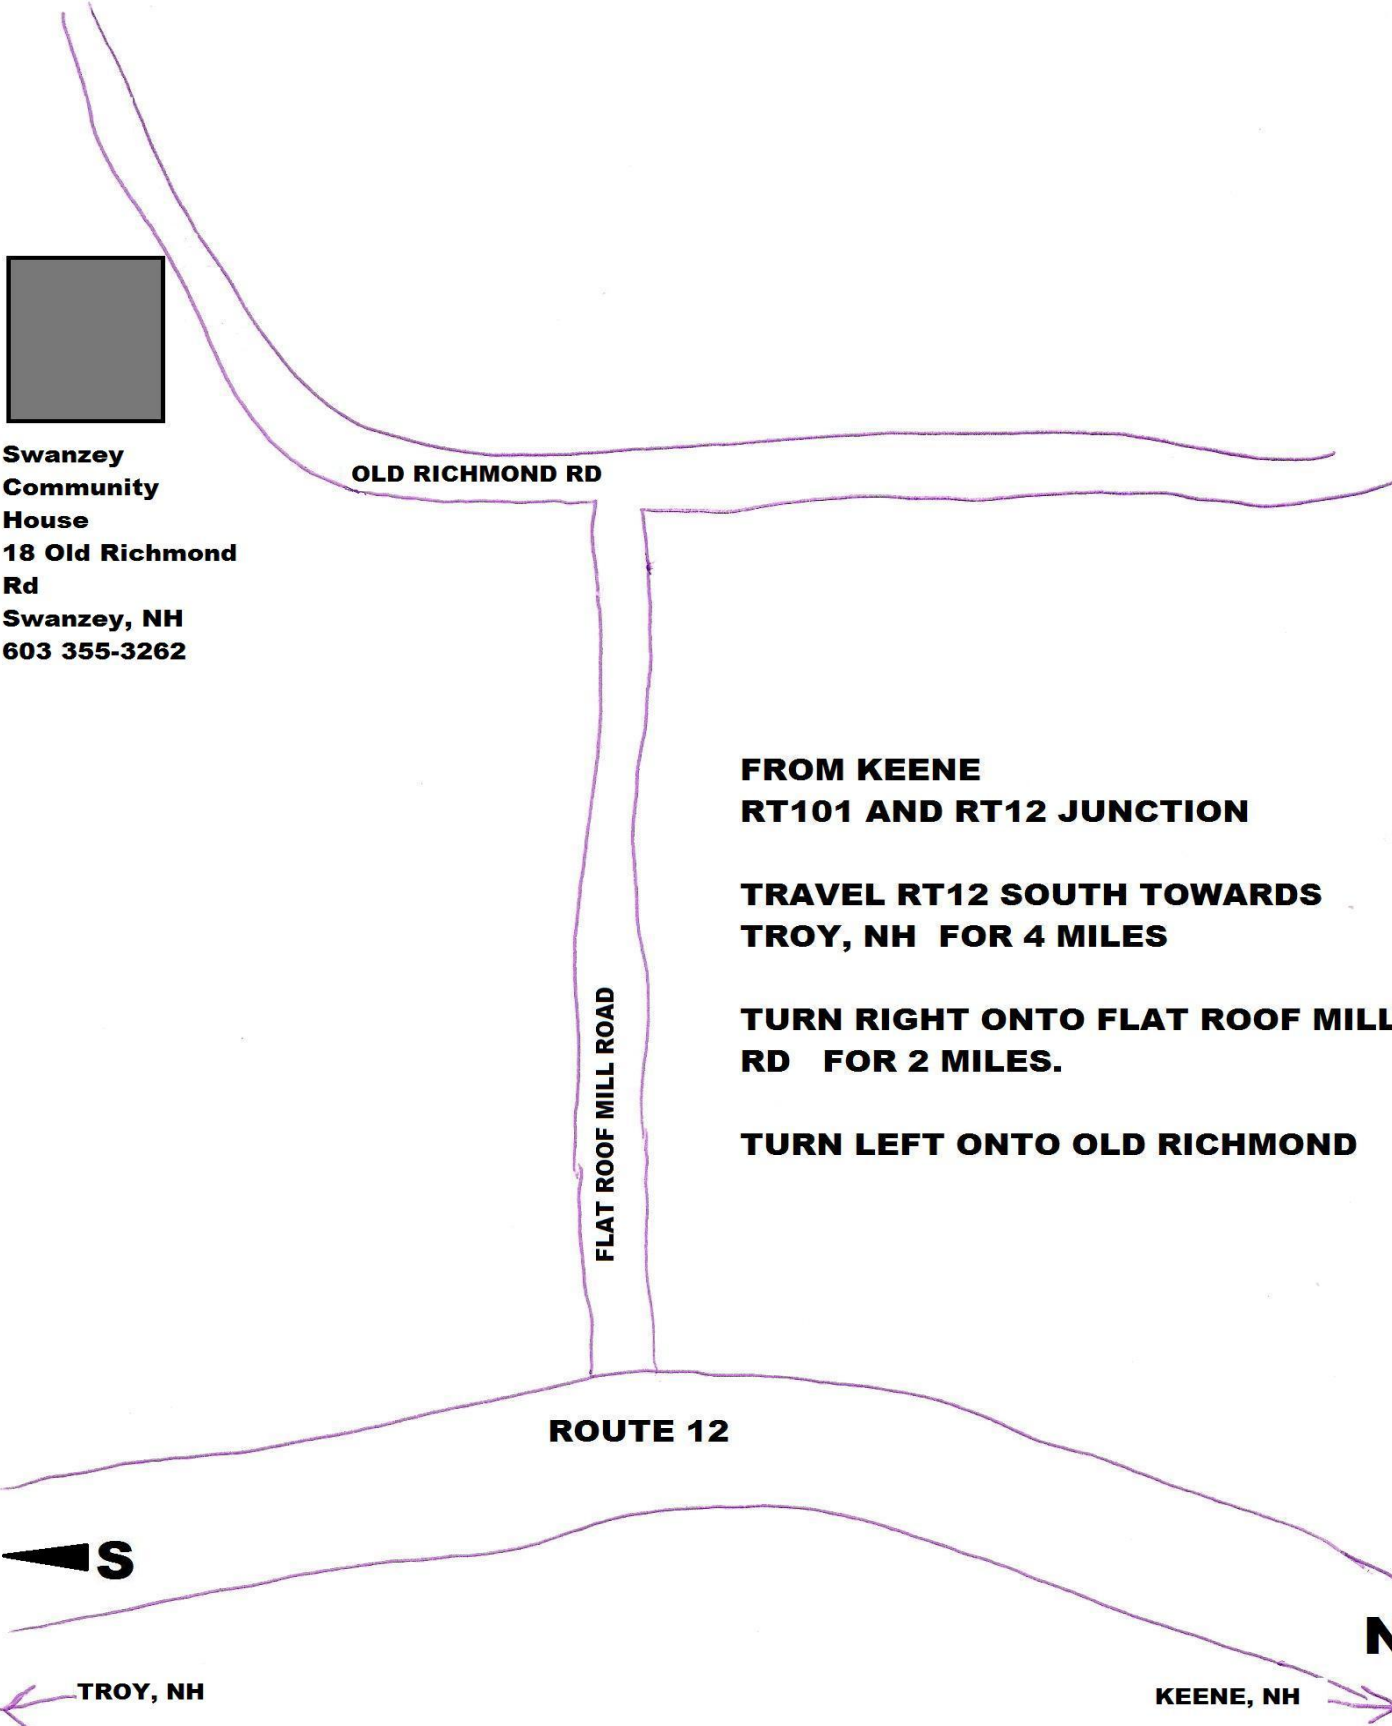

**Swanzy  
Community  
House  
18 Old Richmond  
Rd  
Swanzy, NH  
603 355-3262**

**FROM KEENE  
RT101 AND RT12 JUNCTION**

**TRAVEL RT12 SOUTH TOWARDS  
TROY, NH FOR 4 MILES**

**TURN RIGHT ONTO FLAT ROOF MILL  
RD FOR 2 MILES.**

**TURN LEFT ONTO OLD RICHMOND**